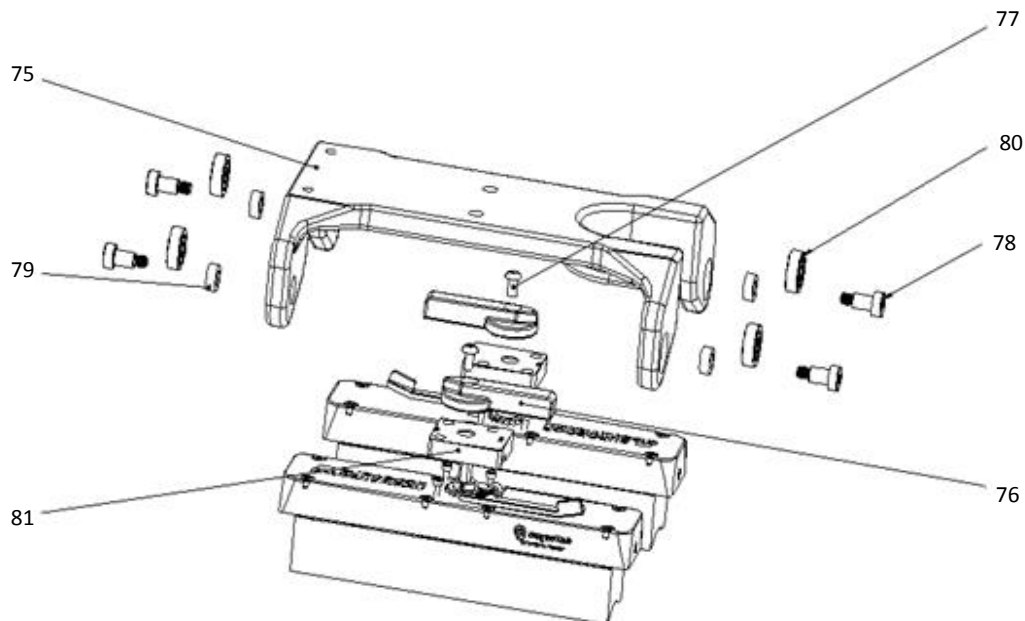

49	020.0081	End screw M6x16
50	020.0077	End Plate
51	030E.5051	Spring washer
52	030E.5052	Frame
53	020.0056/S	Setting Screw M5x6
54	020.0046	Motor cable complete
55	030E.5055	Coupling nut angle
56	030E.5056	Ring $\phi 28 \times \phi 34.5 \times 0.2\text{mm}$
57	020.0061/X	Capstan Hub Assembly
58	030E.5058	arm for capstan
59-61	030E.5060	Grounding set
62A	020.0036	Main cable
62B	020.0031	Coupling nut PG11 (main cable)
63-64	020.0037	Cable clamp set
65	020.0017	Fuse F2A
66	020.0001/3	Control Unit
67	020.0008	Capacitor
68	020.0146	Screw SSM6x25
69-70	020.0111	Washer
71	PP.30/1ET	Panel plate ECO-TUBE.30
73	030E.0091/Y	Motor switch (5-pin) 220-240V YELLOW
	030E.0092/Y	Motor switch (5-pin) 110V YELLOW
74	8000995	Magnet base ECO-TUBE.30 complete
		<i>Consisting of the following parts:</i>
75	3001234	Magnetic Base Frame
76	3001235	Magnet Handle Kit
77	180165	M5x8 Button Head
78	1801027	Shoulder Bolt, Mounting
79	1801028	Bushing, Brass
80	180158	Bearing
81	600244	Ratchet cover Red
82	8000996	Magnet array complete (incl. 76 & 77)