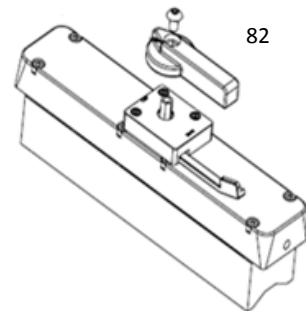

49	020.0081	End screw M6x16
50	020.0077	End Plate
51	030E.5051	Spring washer
52	030E.5052	Frame
53	020.0056/S	Setting Screw M5x6
54	020.0046	Motor cable complete
55	030E.5055	Coupling nut angle
56	030E.5056	Ring $\phi 28 \times \phi 34.5 \times 0.2\text{mm}$
57	020.0061/X	Capstan Hub Assembly
58	030E.5058	arm for capstan
59-61	030E.5060	Grounding set
62A	020.0036	Main cable
62B	020.0031	Coupling nut PG11 (main cable)
63-64	020.0037	Cable clamp set
65	020.0017	Fuse F2A
66	020.0001/3	Control Unit
67	020.0008	Capacitor
68	020.0146	Screw SSM6x25
69-70	020.0111	Washer
71	PP.30/1ET	Panel plate ECO-TUBE.30
73	030E.0091/Y	Motor switch (5-pin) 220-240V YELLOW
	030E.0092/Y	Motor switch (5-pin) 110V YELLOW
74	8000995	Magnet base ECO-TUBE.30 complete
		<i>Consisting of the following parts:</i>
75	3001234	Magnetic Base Frame
76	3001235	Magnet Handle Kit
77	180165	M5x8 Button Head
78	1801027	Shoulder Bolt, Mounting
79	1801028	Bushing, Brass
80	180158	Bearing
81	600244	Ratchet cover Red
82	8000996	Magnet array complete (incl. 76 & 77)