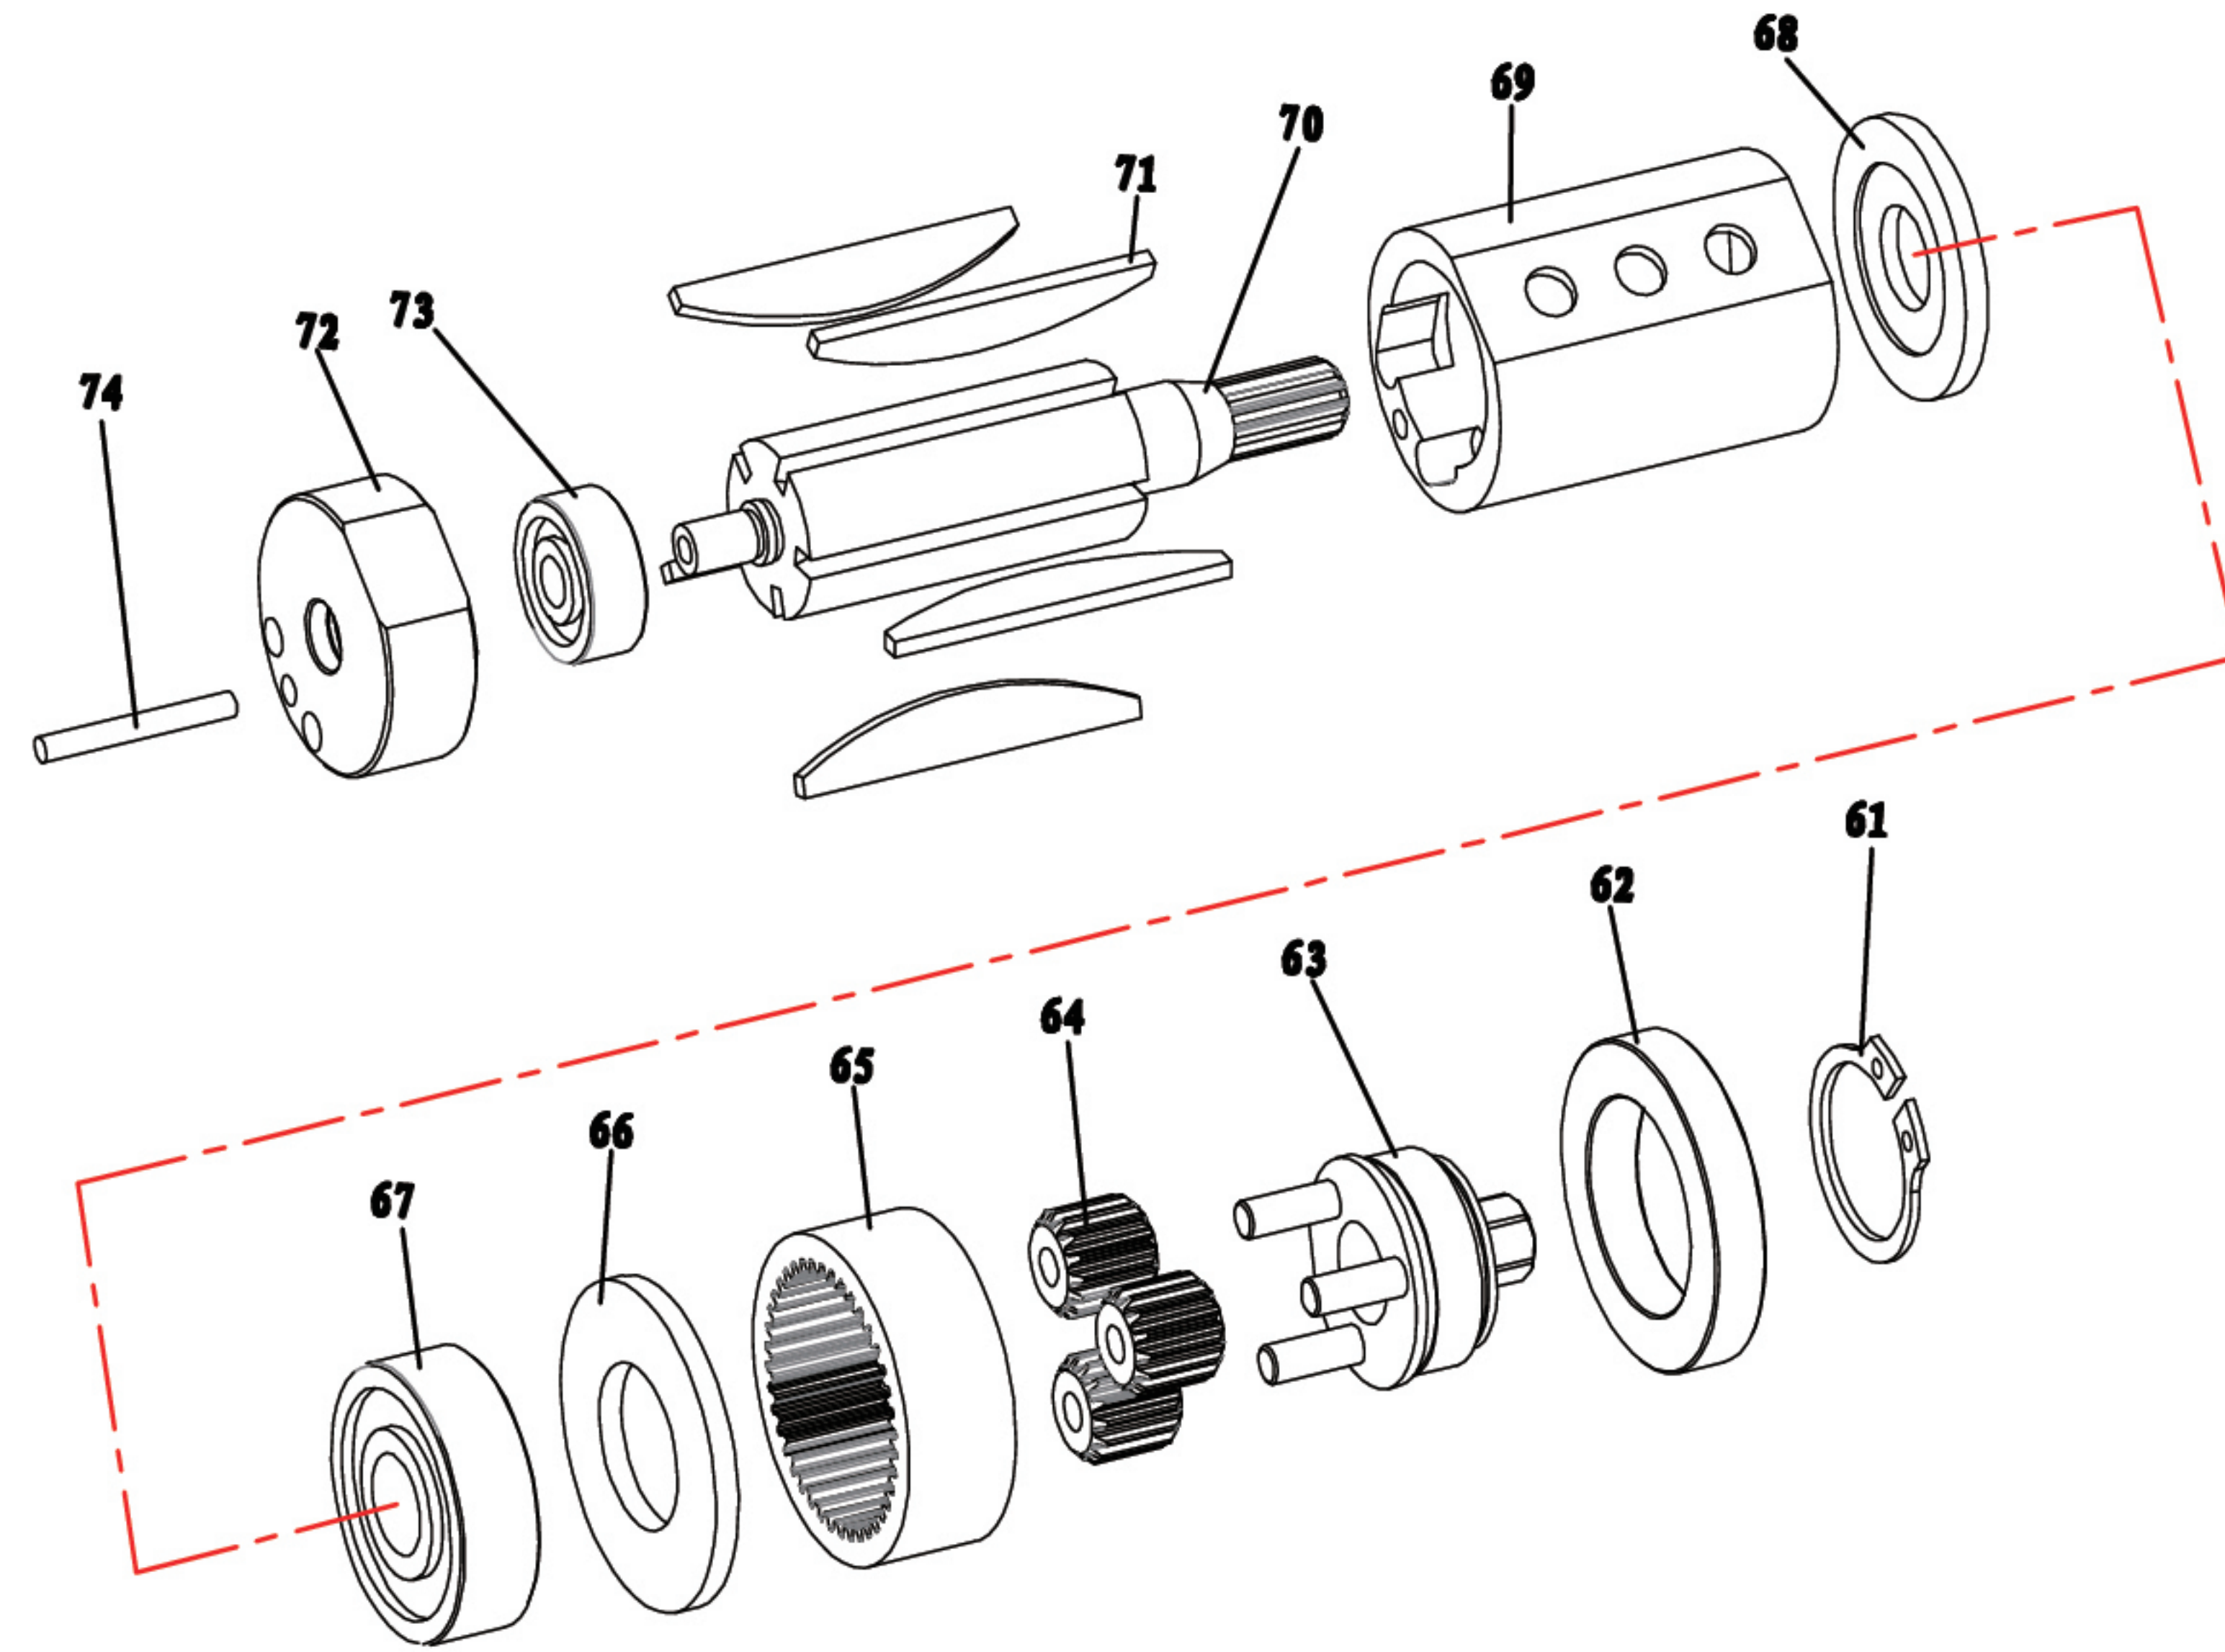

# Air Hydraulic Nut Setter

## Item No : PB-2601

● The consumable parts    ▲ The replacement parts    ★ The non-replacement parts

# Part List

Item No : PB-2601

	INDEX NO.	DESCRIPTION	Q'TY
★	61	PB-2601P61 Circlip	1
▲	62	PB-2601P62 Bearing	1
▲	63	PB-2601P63 Planet Gear Sprindle	1
▲	64	PB-2601T64 Planet (3 pcs)	1 SET
★	65	PB-2601P65 Planet Gear	1
★	66	PB-2601P66 Spacer	1
▲	67	PB-2601P67 Bearing	1
★	68	PB-2601P68 Front End Plante	1
★	69	PB-2601P69 Stator	1
▲	70	PB-2601P70 Rotor	1
●	71	PB-2601T71 Rotor Blade (5 pcs)	1 SET
★	72	PB-2601P72 Rear End Plate	1
▲	73	PB-2601P73 Bearing	1
★	74	PB-2601P74 Pin	1