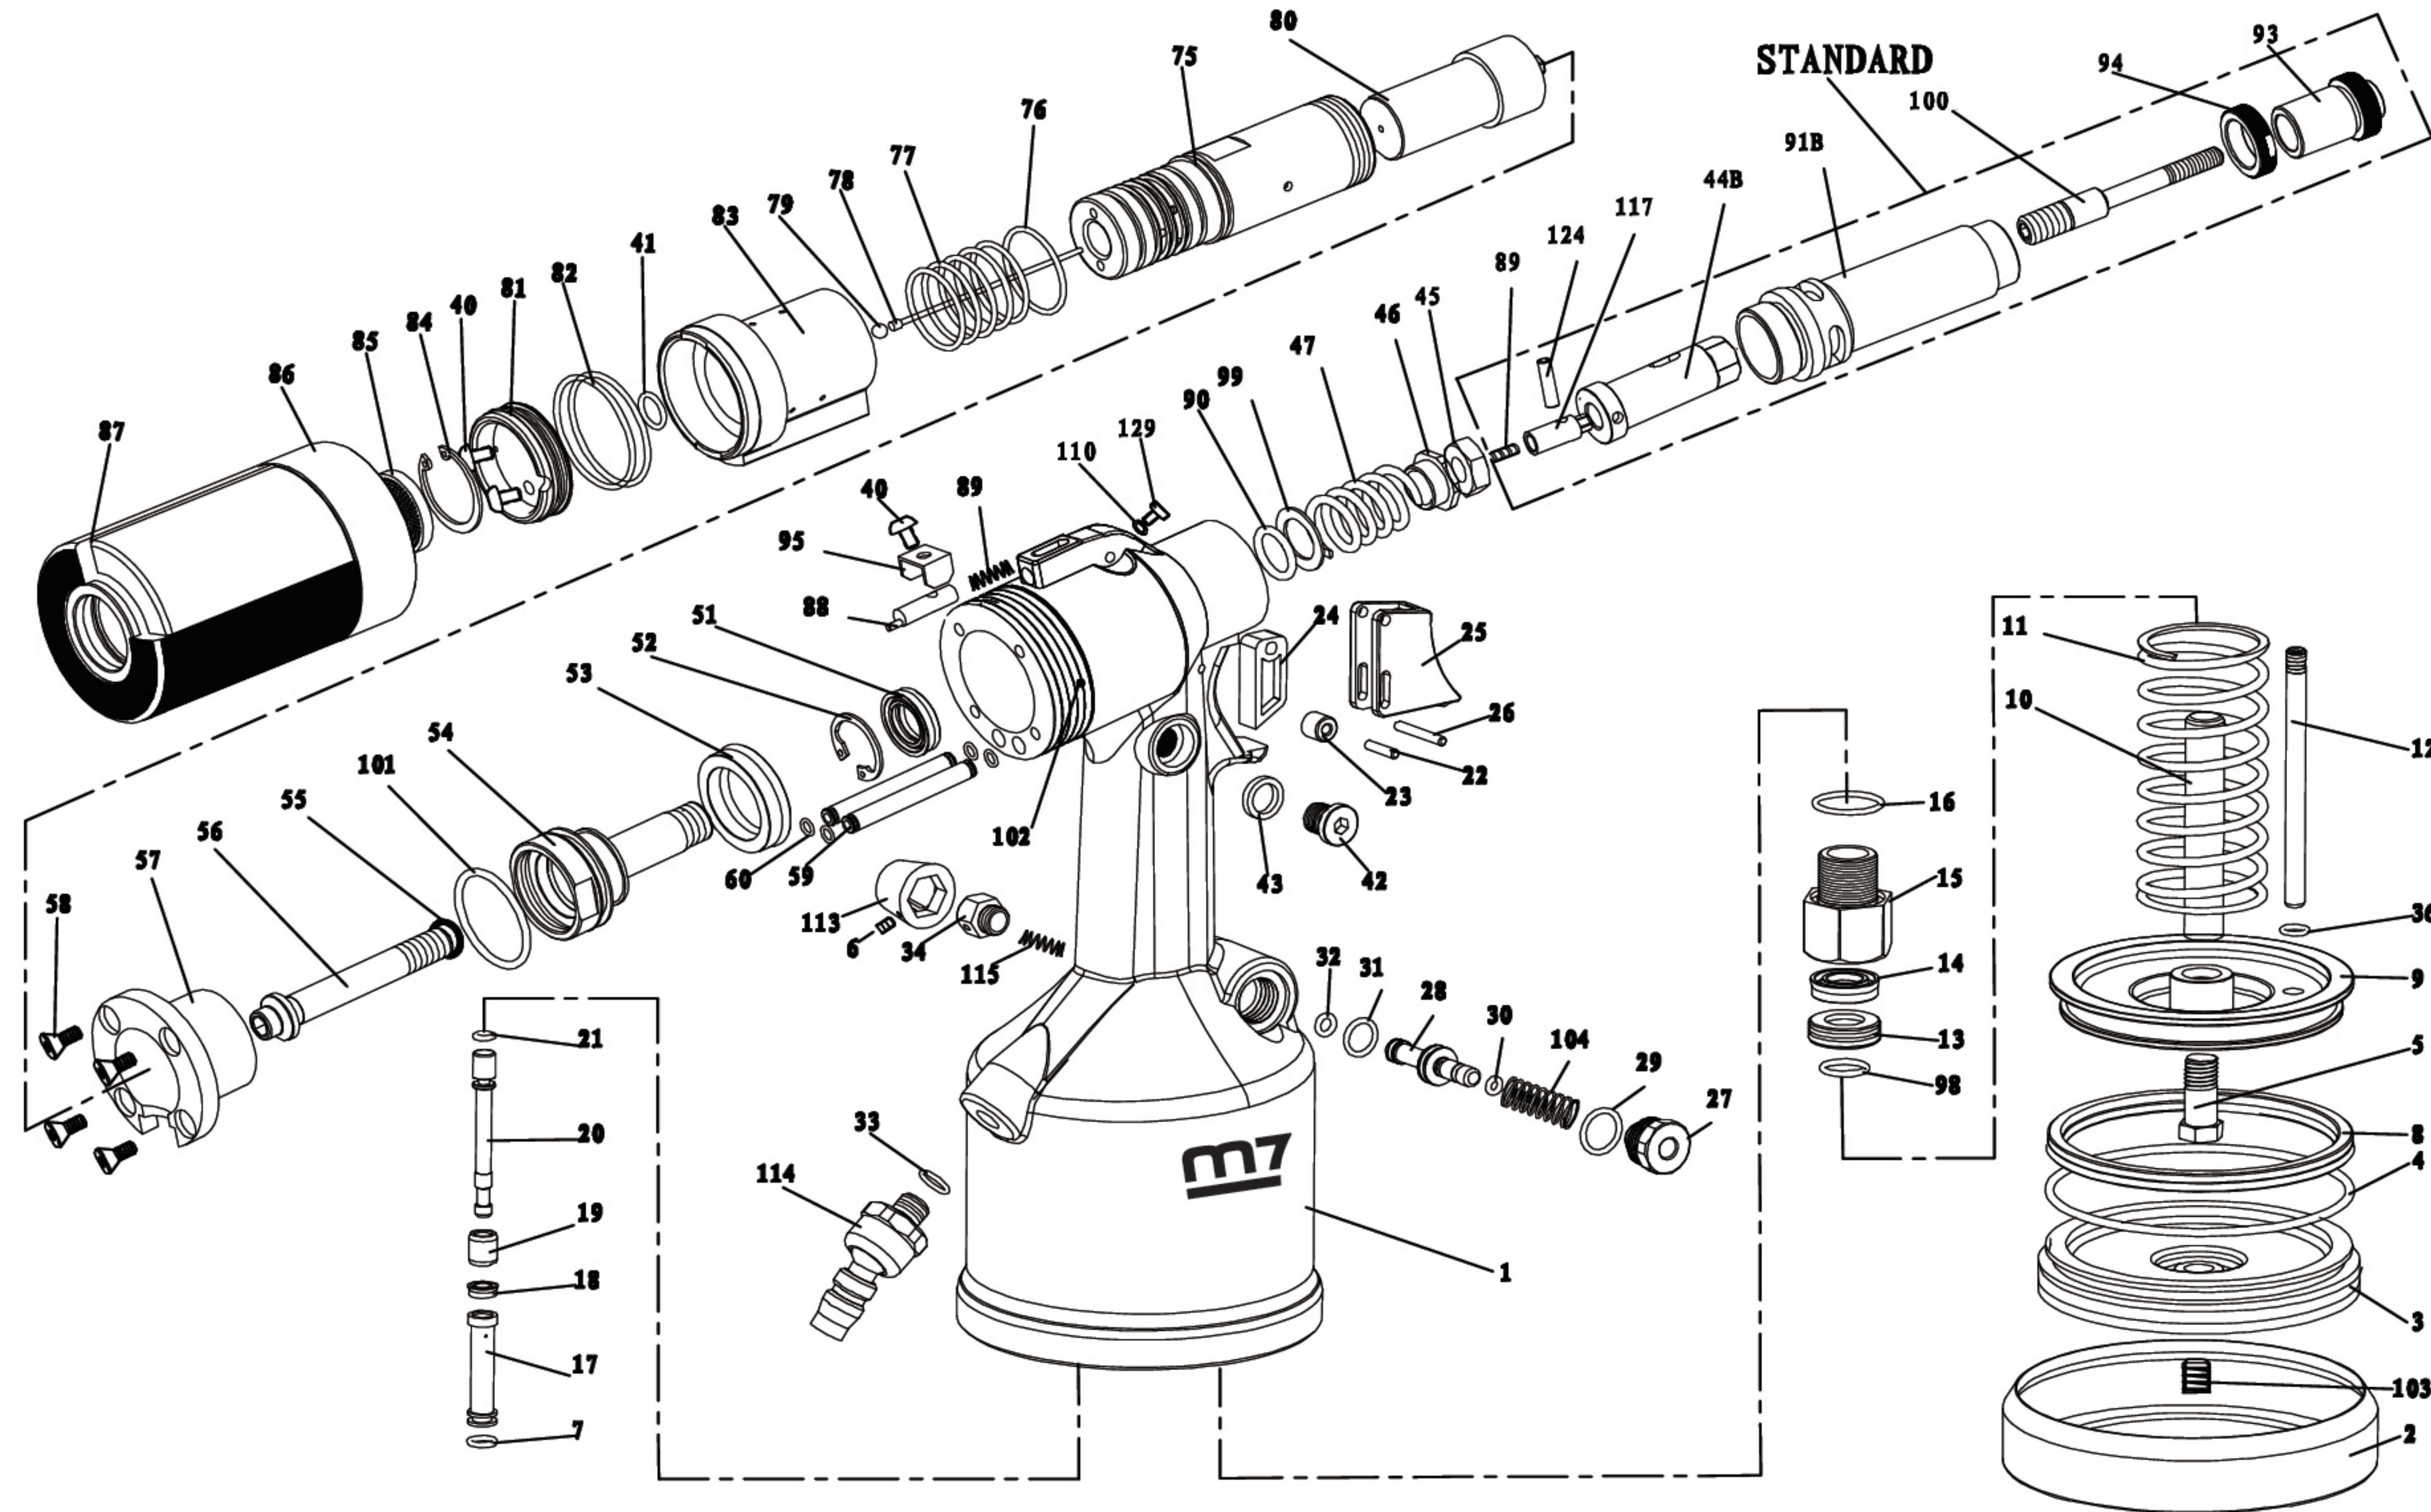

## Item No : PB-2601

● The consumable parts    ▲ The replacement parts    ★ The non-replacement parts

# Part List

Item No : PB-2601

	INDEX NO.	DESCRIPTION	Q'TY
★	61	PB-2601P61 Circlip	1
▲	62	PB-2601P62 Bearing	1
▲	63	PB-2601P63 Planet Gear Sprindle	1
▲	64	PB-2601T64 Planet (3 pcs)	1 SET
★	65	PB-2601P65 Planet Gear	1
★	66	PB-2601P66 Spacer	1
▲	67	PB-2601P67 Bearing	1
★	68	PB-2601P68 Front End Plante	1
★	69	PB-2601P69 Stator	1
▲	70	PB-2601P70 Rotor	1
●	71	PB-2601T71 Rotor Blade (5 pcs)	1 SET
★	72	PB-2601P72 Rear End Plate	1
▲	73	PB-2601P73 Bearing	1
★	74	PB-2601P74 Pin	1

# Air Hydraulic Nut Setter