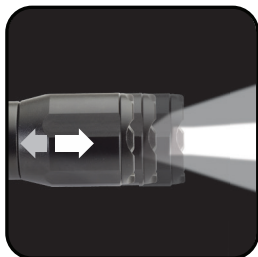

## PRO FOCUS

**120**  
LUMENS

### FEATURES

- CREE® LED technology
- Aircraft grade aluminum
- 3 Position switch (High, low, strobe)
- Focusing beam

### SPECIFICATIONS

- 120 Lumen light output
- Up to 3.0 hr runtime
- Water & impact resistant
- 7.0" H x 1.2" W x 1.25" D
- 0.36 lbs

**Focusing Beam**  
50-120m

**3 Position Switch**  
(High, Low, Strobe)