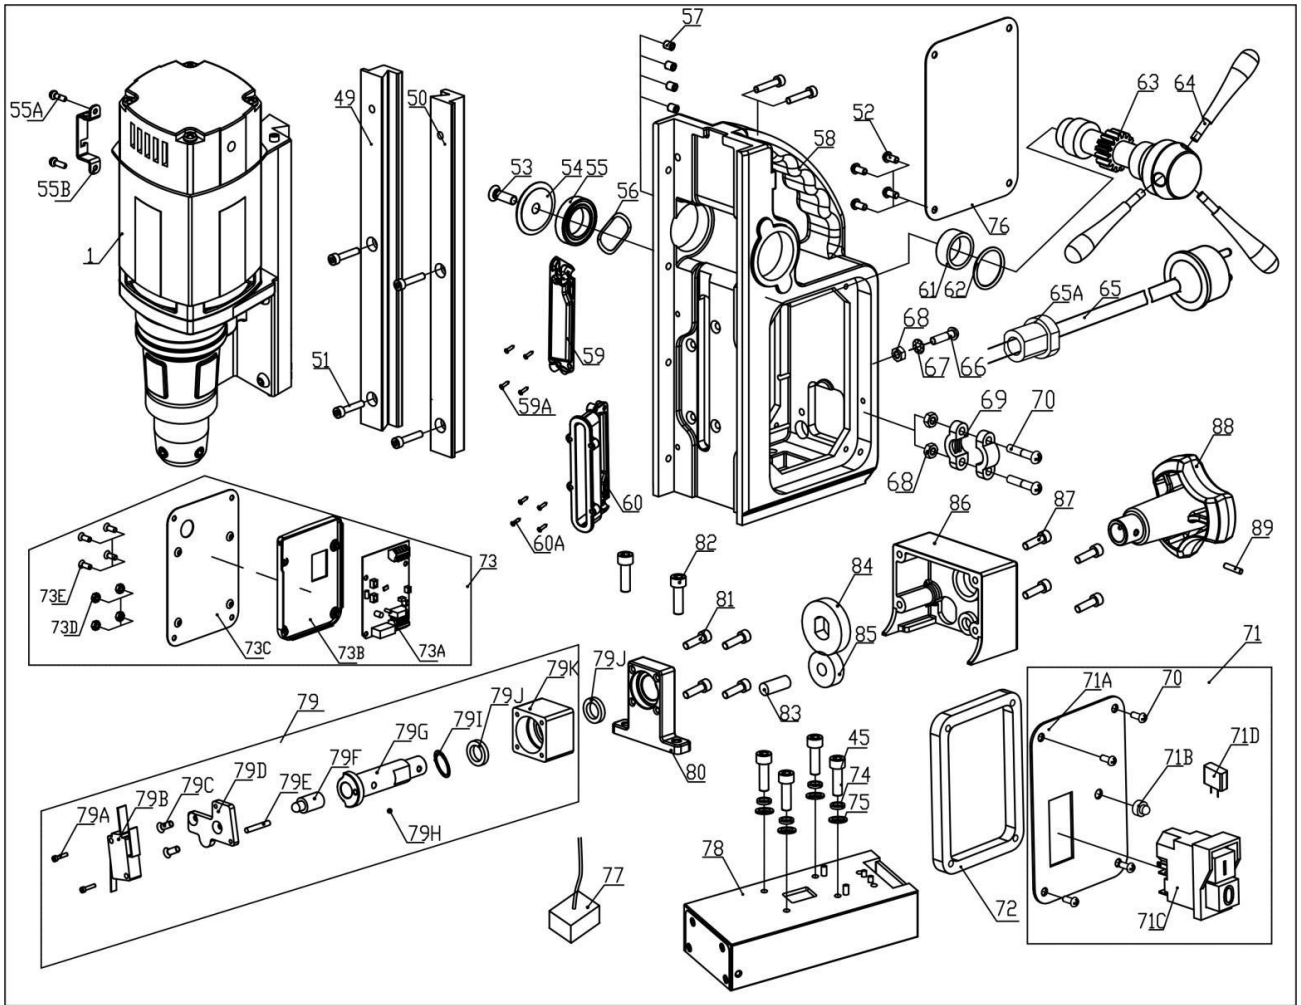

8. Exploded view & spare part list

8.1 Exploded views

8.2 Spare parts list

No.	Part no.	Description	Qty
2	0012	Cross pan head tapping screw	4
3	040S.0022	End Cover	1
3A	020.0278	LED red alarm indicator	1
4	032.0136	Flat set screw	2
5	032.0141-1	Carbon brush holder spring	2
6	020.0101	Cross pan head screw	2
7	040S+.1012-40S+(IC)	Housing set	1
8	032.0146A	Carbon brush	1
8A	032.0146AUTO	Carbon brush	1
9	032.0116	Cross pan head tapping screw	2
10	032.0131-1	Adaptor ring cap	1
11	040S.0276	40S stator	1
12	0024	Cross pan head tapping screw	2
13	032.0161	Baffle	1
14	040S.1011	Armature integrated	1
14A	032.0126	Iron sealed bearing	1
14B	040S.0181E	40S armature	1
16	032.0166	Circlip	1
17	050.0070	non-contact bearing	1
18	050.0064	Oil bearing	1
19	040S.0236X	Inner gear plate	1
20	040S.0065	Rotor iron seal	1
21	020.0308	Circlip	1
22	040S.0128	Gasket	1
23	032.0126	Iron sealed bearing	1
24	032C.1014	Helical gear assembly	1
25	020.0636	Iron sealed bearing	1
26	032C.0186-2E	Spindle gear	1
27	032.0191	Gear gasket	1
28	032.0196	Rubber sealed bearings	1
29	020.0300J	Pneumatic fitting	1
30	0025	Pin	2
31	040S.0008	Gear box	1
32	030.0010	Sealant	2
33	030.0009	Rubber sealed bearings	1
34	050.0106	Cross pan head tapping screw	4
35	030.1006	Cross pan head tapping screw	1
35A	030.0014-1	Extended spindle	1
35B	030.0015-1	Spring	1
35C	050.0121C	Block-iron	1
35D	020.0121C	Adptor-ring	1
35E	020.0120E	Gasket	1
35F	020.0131	Circlip	1
35G	020.0136	Tight set screw	2