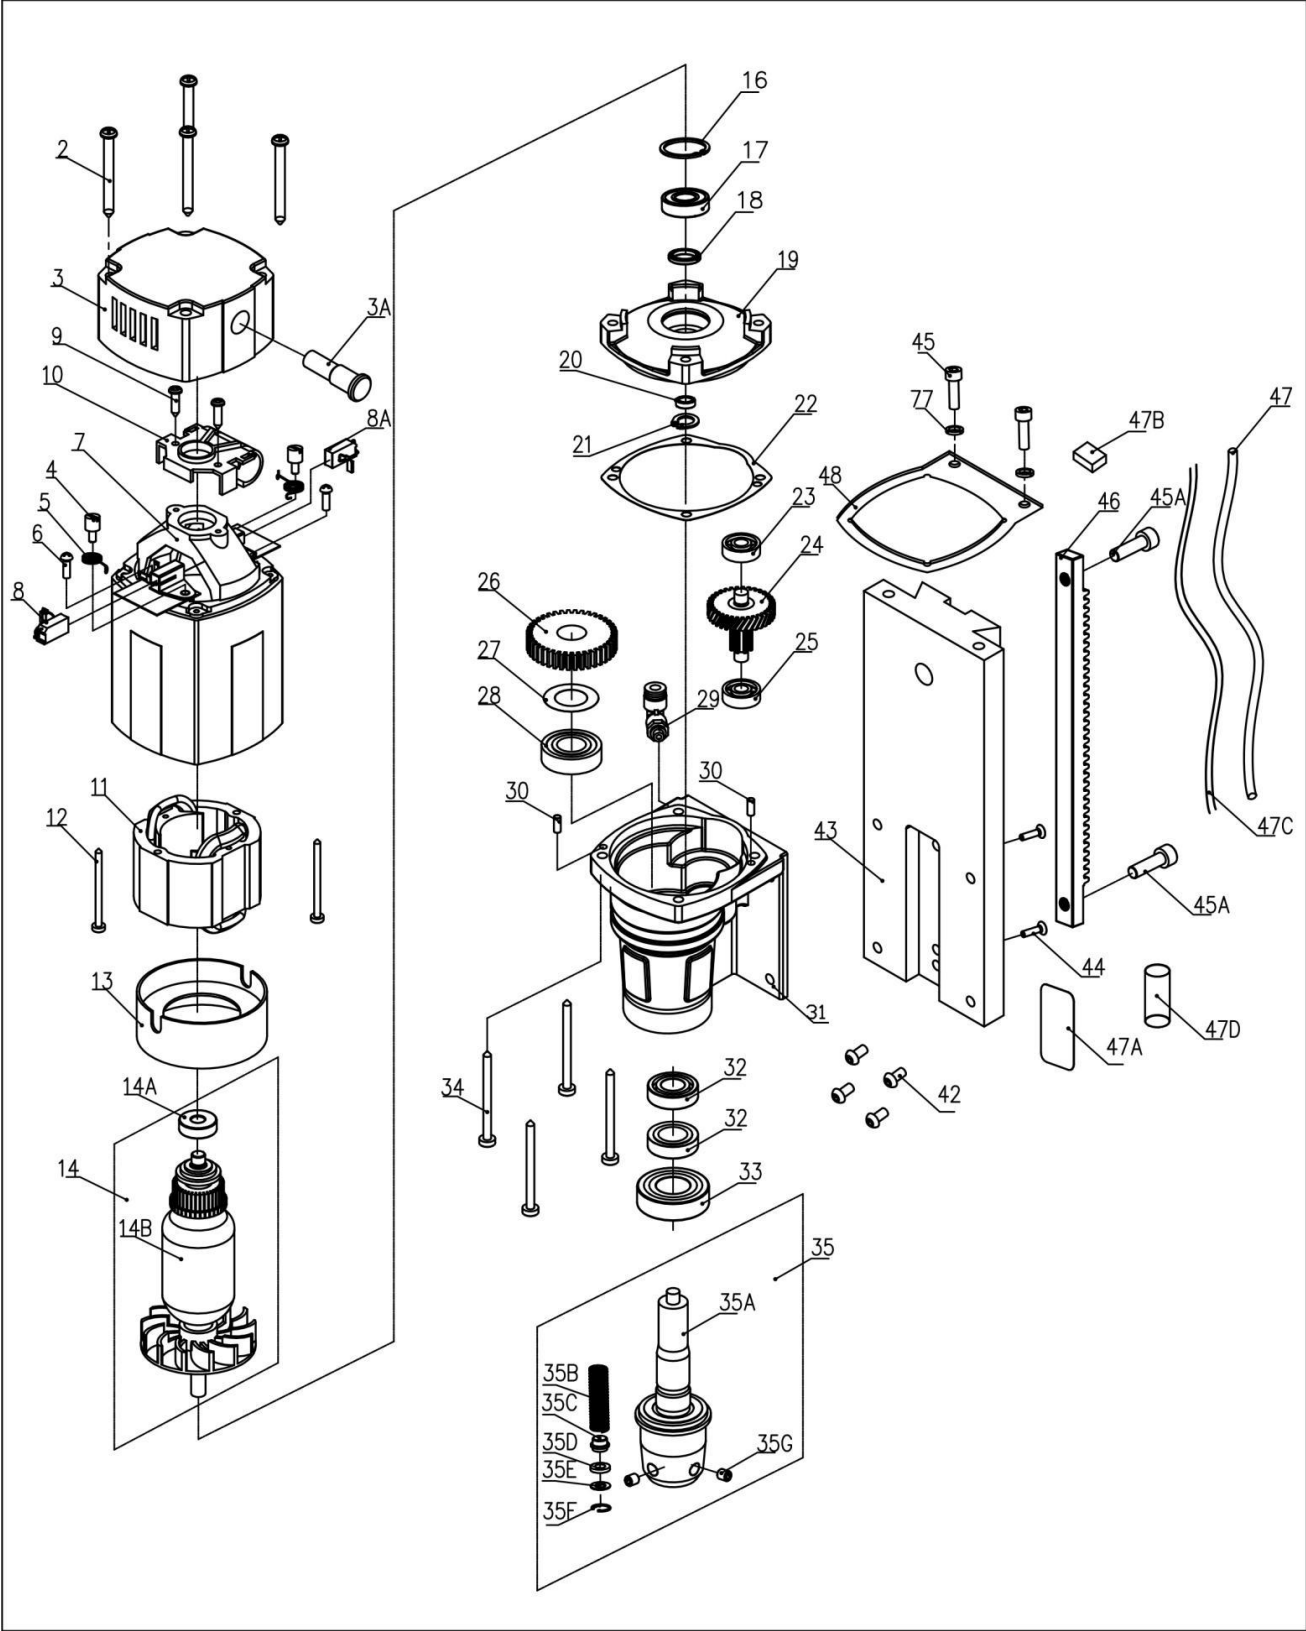

8. Exploded view & spare part list

8.1 Exploded views

8.2 Spare parts list

No.	Part no.	Description	Qty
2	0012	Cross pan head tapping screw	4
3	040S.0022	End Cover	1
3A	020.0278	LED red alarm indicator	1
4	032.0136	Flat set screw	2
5	032.0141-1	Carbon brush holder spring	2
6	020.0101	Cross pan head screw	2
7	040S+.1012-40S+(IC)	Housing set	1
8	032.0146A	Carbon brush	1
8A	032.0146AUTO	Carbon brush	1
9	032.0116	Cross pan head tapping screw	2
10	032.0131-1	Adaptor ring cap	1
11	040S.0276	40S stator	1
12	0024	Cross pan head tapping screw	2
13	032.0161	Baffle	1
14	040S.1011	Armature integrated	1
14A	032.0126	Iron sealed bearing	1
14B	040S.0181E	40S armature	1
16	032.0166	Circlip	1
17	050.0070	non-contact bearing	1
18	050.0064	Oil bearing	1
19	040S.0236X	Inner gear plate	1
20	040S.0065	Rotor iron seal	1
21	020.0308	Circlip	1
22	040S.0128	Gasket	1
23	032.0126	Iron sealed bearing	1
24	032C.1014	Helical gear assembly	1
25	020.0636	Iron sealed bearing	1
26	032C.0186-2E	Spindle gear	1
27	032.0191	Gear gasket	1
28	032.0196	Rubber sealed bearings	1
29	020.0300J	Pneumatic fitting	1
30	0025	Pin	2
31	040S.0008	Gear box	1
32	030.0010	Sealant	2
33	030.0009	Rubber sealed bearings	1
34	050.0106	Cross pan head tapping screw	4
35	030.1006	Cross pan head tapping screw	1
35A	030.0014-1	Extended spindle	1
35B	030.0015-1	Spring	1
35C	050.0121C	Block-iron	1
35D	020.0121C	Adptor-ring	1
35E	020.0120E	Gasket	1
35F	020.0131	Circlip	1
35G	020.0136	Tight set screw	2