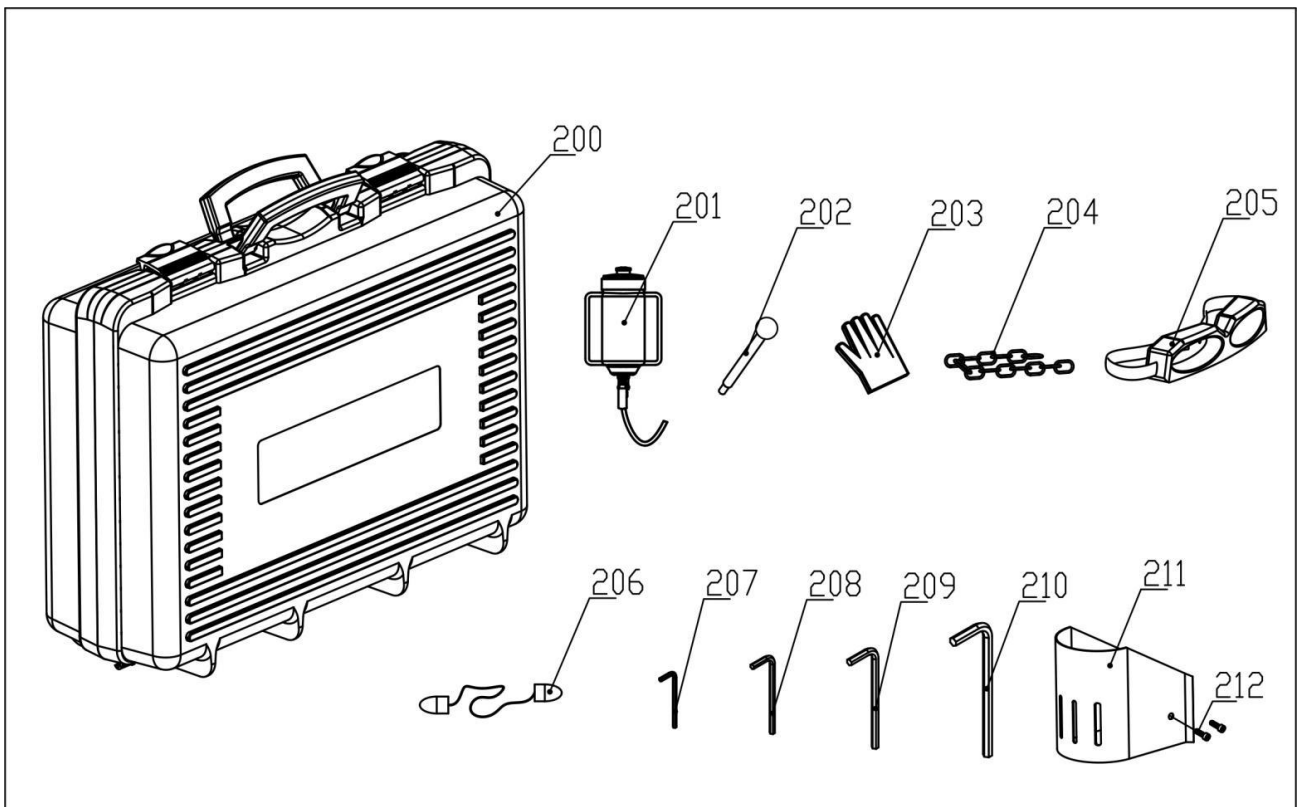

8. Exploded view & spare part list

8.1 Exploded views

8.2 Spare parts list

No.	Part no.	Description	Qty
2	0012	Cross pan head tapping screw	4
3	040S.0022	End Cover	1
3A	020.0278	LED red alarm indicator	1
4	032.0136	Flat set screw	2
5	032.0141-1	Carbon brush holder spring	2
6	020.0101	Cross pan head screw	2
7	040S+.1012-40S+(IC)	Housing set	1
8	032.0146A	Carbon brush	1
8A	032.0146AUTO	Carbon brush	1
9	032.0116	Cross pan head tapping screw	2
10	032.0131-1	Adaptor ring cap	1
11	040S.0276	40S stator	1
12	0024	Cross pan head tapping screw	2
13	032.0161	Baffle	1
14	040S.1011	Armature integrated	1
14A	032.0126	Iron sealed bearing	1
14B	040S.0181E	40S armature	1
16	032.0166	Circlip	1
17	050.0070	non-contact bearing	1
18	050.0064	Oil bearing	1
19	040S.0236X	Inner gear plate	1
20	040S.0065	Rotor iron seal	1
21	020.0308	Circlip	1
22	040S.0128	Gasket	1
23	032.0126	Iron sealed bearing	1
24	032C.1014	Helical gear assembly	1
25	020.0636	Iron sealed bearing	1
26	032C.0186-2E	Spindle gear	1
27	032.0191	Gear gasket	1
28	032.0196	Rubber sealed bearings	1
29	020.0300J	Pneumatic fitting	1
30	0025	Pin	2
31	040S.0008	Gear box	1
32	030.0010	Sealant	2
33	030.0009	Rubber sealed bearings	1
34	050.0106	Cross pan head tapping screw	4
35	030.1006	Cross pan head tapping screw	1
35A	030.0014-1	Extended spindle	1
35B	030.0015-1	Spring	1
35C	050.0121C	Block-iron	1
35D	020.0121C	Adptor-ring	1
35E	020.0120E	Gasket	1
35F	020.0131	Circlip	1
35G	020.0136	Tight set screw	2